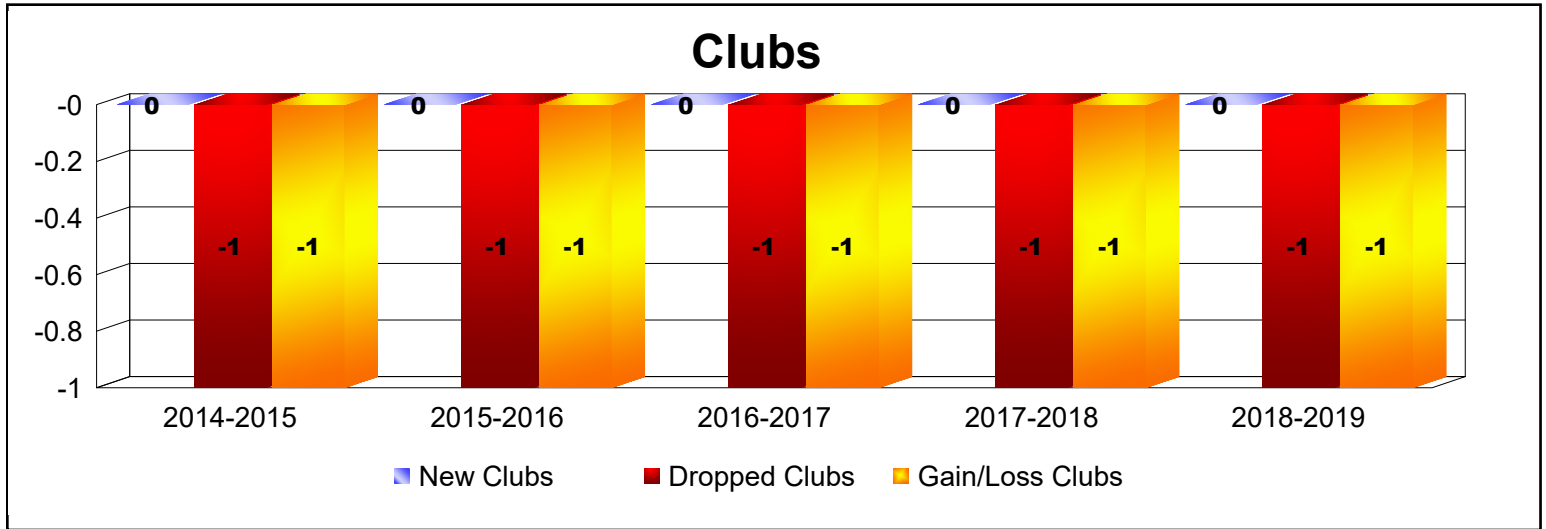

Year	New Clubs	Dropped Clubs	Gain/ Loss Clubs	New Members	Charter Members	Reinstate Members	Transfer Members	Total Member Added	Total Members Dropped	Gain/ Loss Members
2014-2015	0	-1	-1	125	4	2	8	139	-139	0
2015-2016	0	-1	-1	117	2	3	5	127	-158	-31
2016-2017	0	-1	-1	105	1	1	2	109	-148	-39
2017-2018	0	-1	-1	162	0	4	2	168	-199	-31
2018-2019	0	-1	-1	107	0	2	2	111	-140	-29
<b>Average</b>	<b>0</b>	<b>-1</b>	<b>-1</b>	<b>123</b>	<b>1</b>	<b>2</b>	<b>4</b>	<b>131</b>	<b>-157</b>	<b>-26</b>

Year	New Clubs	Dropped Clubs	Gain/ Loss Clubs	New Members	Charter Members	Reinstate Members	Transfer Members	Total Member Added	Total Members Dropped	Gain/ Loss Members
2014-2015	0	0	0	9	0	0	0	9	-9	0
2015-2016	0	0	0	15	0	0	0	15	-12	3
2016-2017	0	0	0	13	0	0	0	13	-12	1
2017-2018	0	0	0	7	0	0	0	7	-9	-2
2018-2019	0	0	0	3	0	1	0	4	-10	-6
<b>Average</b>	<b>0</b>	<b>0</b>	<b>0</b>	<b>9</b>	<b>0</b>	<b>0</b>	<b>0</b>	<b>10</b>	<b>-10</b>	<b>-1</b>