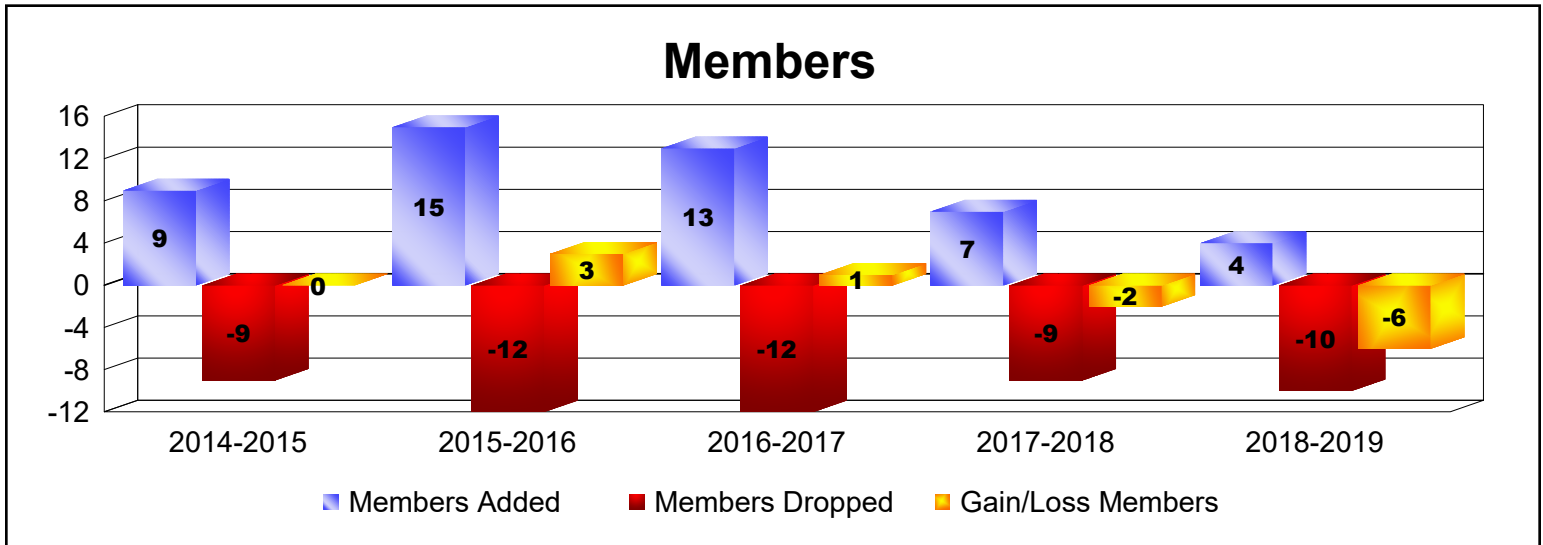

Year	New Clubs	Dropped Clubs	Gain/ Loss Clubs	New Members	Charter Members	Reinstate Members	Transfer Members	Total Member Added	Total Members Dropped	Gain/ Loss Members
2014-2015	0	-1	-1	125	4	2	8	139	-139	0
2015-2016	0	-1	-1	117	2	3	5	127	-158	-31
2016-2017	0	-1	-1	105	1	1	2	109	-148	-39
2017-2018	0	-1	-1	162	0	4	2	168	-199	-31
2018-2019	0	-1	-1	107	0	2	2	111	-140	-29
<b>Average</b>	<b>0</b>	<b>-1</b>	<b>-1</b>	<b>123</b>	<b>1</b>	<b>2</b>	<b>4</b>	<b>131</b>	<b>-157</b>	<b>-26</b>

Year	New Clubs	Dropped Clubs	Gain/ Loss Clubs	New Members	Charter Members	Reinstate Members	Transfer Members	Total Member Added	Total Members Dropped	Gain/ Loss Members
2014-2015	0	0	0	9	0	0	0	9	-9	0
2015-2016	0	0	0	15	0	0	0	15	-12	3
2016-2017	0	0	0	13	0	0	0	13	-12	1
2017-2018	0	0	0	7	0	0	0	7	-9	-2
2018-2019	0	0	0	3	0	1	0	4	-10	-6
<b>Average</b>	<b>0</b>	<b>0</b>	<b>0</b>	<b>9</b>	<b>0</b>	<b>0</b>	<b>0</b>	<b>10</b>	<b>-10</b>	<b>-1</b>