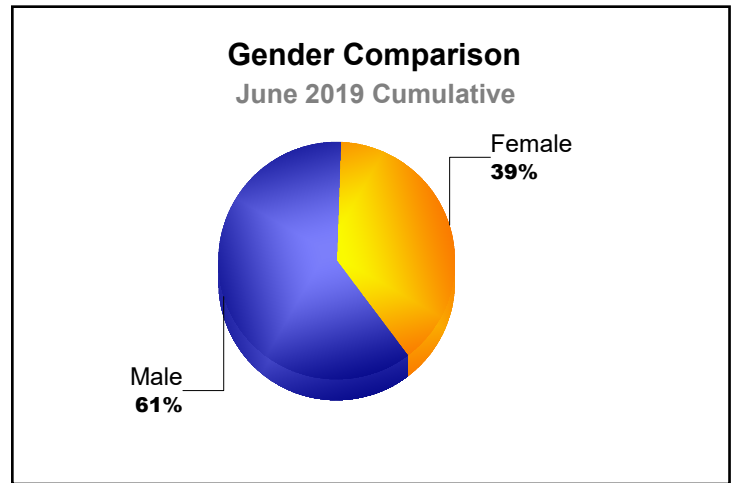

Year	New Clubs	Dropped Clubs	Gain/ Loss Clubs	New Members	Charter Members	Reinstate Members	Transfer Members	Total Member Added	Total Members Dropped	Gain/ Loss Members
2014-2015	0	0	0	9	0	0	0	9	-9	0
2015-2016	0	0	0	15	0	0	0	15	-12	3
2016-2017	0	0	0	13	0	0	0	13	-12	1
2017-2018	0	0	0	7	0	0	0	7	-9	-2
2018-2019	0	0	0	3	0	1	0	4	-10	-6
Average	0	0	0	9	0	0	0	10	-10	-1