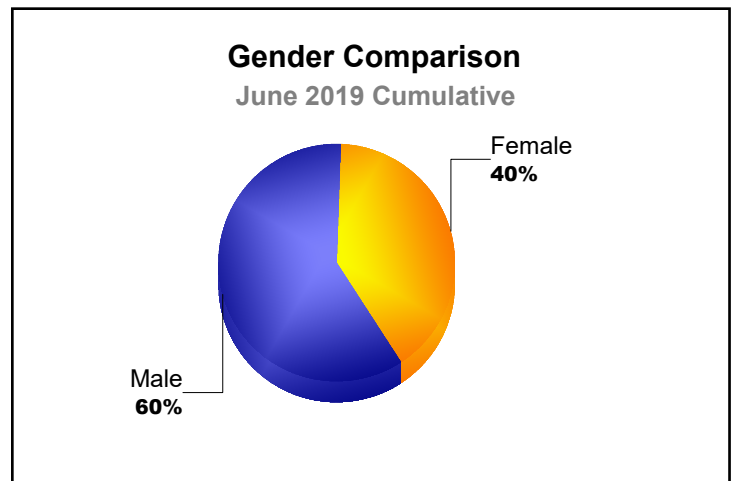

Year	New Clubs	Dropped Clubs	Gain/ Loss Clubs	New Members	Charter Members	Reinstate Members	Transfer Members	Total Member Added	Total Members Dropped	Gain/ Loss Members
2014-2015	0	-1	-1	125	4	2	8	139	-139	0
2015-2016	0	-1	-1	117	2	3	5	127	-158	-31
2016-2017	0	-1	-1	105	1	1	2	109	-148	-39
2017-2018	0	-1	-1	162	0	4	2	168	-199	-31
2018-2019	0	-1	-1	107	0	2	2	111	-140	-29
<b>Average</b>	<b>0</b>	<b>-1</b>	<b>-1</b>	<b>123</b>	<b>1</b>	<b>2</b>	<b>4</b>	<b>131</b>	<b>-157</b>	<b>-26</b>