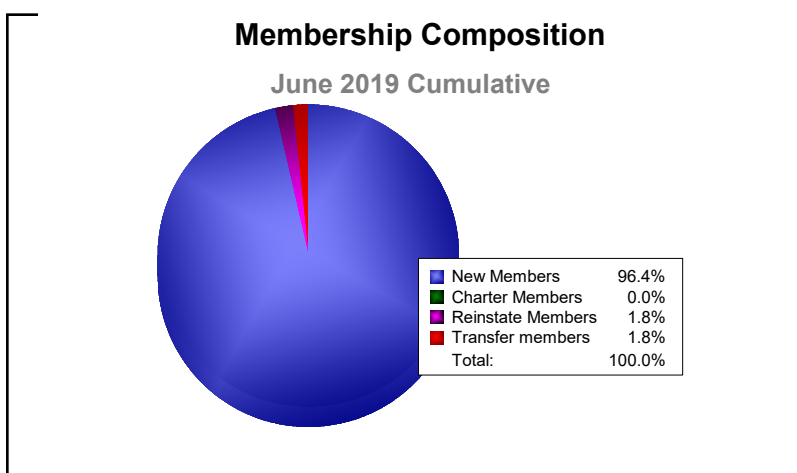

Year	New Clubs	Dropped Clubs	Gain/ Loss Clubs	New Members	Charter Members	Reinstate Members	Transfer Members	Total Member Added	Total Members Dropped	Gain/ Loss Members
2014-2015	0	-1	-1	125	4	2	8	139	-139	0
2015-2016	0	-1	-1	117	2	3	5	127	-158	-31
2016-2017	0	-1	-1	105	1	1	2	109	-148	-39
2017-2018	0	-1	-1	162	0	4	2	168	-199	-31
2018-2019	0	-1	-1	107	0	2	2	111	-140	-29
<b>Average</b>	<b>0</b>	<b>-1</b>	<b>-1</b>	<b>123</b>	<b>1</b>	<b>2</b>	<b>4</b>	<b>131</b>	<b>-157</b>	<b>-26</b>

Year	New Clubs	Dropped Clubs	Gain/ Loss Clubs	New Members	Charter Members	Reinstate Members	Transfer Members	Total Member Added	Total Members Dropped	Gain/ Loss Members
2014-2015	0	0	0	9	0	0	0	9	-9	0
2015-2016	0	0	0	15	0	0	0	15	-12	3
2016-2017	0	0	0	13	0	0	0	13	-12	1
2017-2018	0	0	0	7	0	0	0	7	-9	-2
2018-2019	0	0	0	3	0	1	0	4	-10	-6
<b>Average</b>	<b>0</b>	<b>0</b>	<b>0</b>	<b>9</b>	<b>0</b>	<b>0</b>	<b>0</b>	<b>10</b>	<b>-10</b>	<b>-1</b>