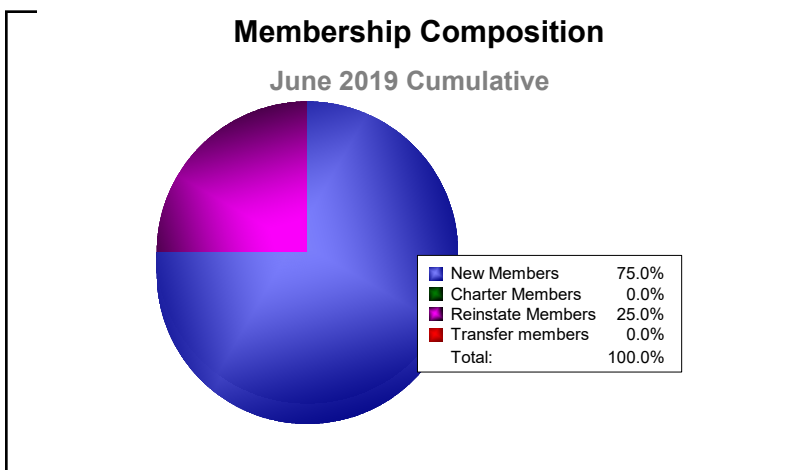

Year	New Clubs	Dropped Clubs	Gain/ Loss Clubs	New Members	Charter Members	Reinstate Members	Transfer Members	Total Member Added	Total Members Dropped	Gain/ Loss Members
2014-2015	0	-1	-1	125	4	2	8	139	-139	0
2015-2016	0	-1	-1	117	2	3	5	127	-158	-31
2016-2017	0	-1	-1	105	1	1	2	109	-148	-39
2017-2018	0	-1	-1	162	0	4	2	168	-199	-31
2018-2019	0	-1	-1	107	0	2	2	111	-140	-29
<b>Average</b>	<b>0</b>	<b>-1</b>	<b>-1</b>	<b>123</b>	<b>1</b>	<b>2</b>	<b>4</b>	<b>131</b>	<b>-157</b>	<b>-26</b>

Year	New Clubs	Dropped Clubs	Gain/ Loss Clubs	New Members	Charter Members	Reinstate Members	Transfer Members	Total Member Added	Total Members Dropped	Gain/ Loss Members
2014-2015	0	0	0	9	0	0	0	9	-9	0
2015-2016	0	0	0	15	0	0	0	15	-12	3
2016-2017	0	0	0	13	0	0	0	13	-12	1
2017-2018	0	0	0	7	0	0	0	7	-9	-2
2018-2019	0	0	0	3	0	1	0	4	-10	-6
<b>Average</b>	<b>0</b>	<b>0</b>	<b>0</b>	<b>9</b>	<b>0</b>	<b>0</b>	<b>0</b>	<b>10</b>	<b>-10</b>	<b>-1</b>