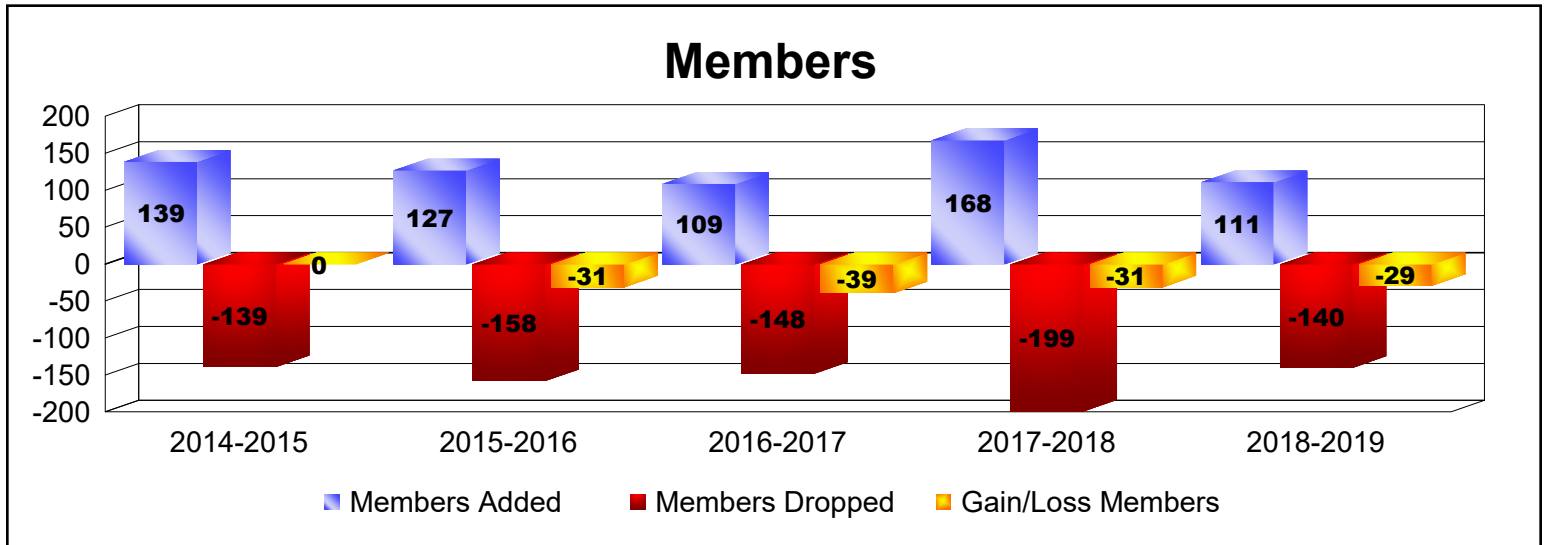

Year	New Clubs	Dropped Clubs	Gain/ Loss Clubs	New Members	Charter Members	Reinstate Members	Transfer Members	Total Member Added	Total Members Dropped	Gain/ Loss Members
2014-2015	0	-1	-1	125	4	2	8	139	-139	0
2015-2016	0	-1	-1	117	2	3	5	127	-158	-31
2016-2017	0	-1	-1	105	1	1	2	109	-148	-39
2017-2018	0	-1	-1	162	0	4	2	168	-199	-31
2018-2019	0	-1	-1	107	0	2	2	111	-140	-29
<b>Average</b>	<b>0</b>	<b>-1</b>	<b>-1</b>	<b>123</b>	<b>1</b>	<b>2</b>	<b>4</b>	<b>131</b>	<b>-157</b>	<b>-26</b>

Year	New Clubs	Dropped Clubs	Gain/ Loss Clubs	New Members	Charter Members	Reinstate Members	Transfer Members	Total Member Added	Total Members Dropped	Gain/ Loss Members
2014-2015	0	0	0	9	0	0	0	9	-9	0
2015-2016	0	0	0	15	0	0	0	15	-12	3
2016-2017	0	0	0	13	0	0	0	13	-12	1
2017-2018	0	0	0	7	0	0	0	7	-9	-2
2018-2019	0	0	0	3	0	1	0	4	-10	-6
<b>Average</b>	<b>0</b>	<b>0</b>	<b>0</b>	<b>9</b>	<b>0</b>	<b>0</b>	<b>0</b>	<b>10</b>	<b>-10</b>	<b>-1</b>

Year	New Clubs	Dropped Clubs	Gain/ Loss Clubs	New Members	Charter Members	Reinstate Members	Transfer Members	Total Member Added	Total Members Dropped	Gain/ Loss Members
2014-2015	0	0	0	0	0	0	0	0	0	0
2015-2016	0	0	0	4	0	0	0	4	-3	1
2016-2017	0	0	0	0	0	0	0	0	-1	-1
2017-2018	0	0	0	5	0	0	0	5	-1	4
2018-2019	0	0	0	0	0	0	0	0	-1	-1
<b>Average</b>	<b>0</b>	<b>0</b>	<b>0</b>	<b>2</b>	<b>0</b>	<b>0</b>	<b>0</b>	<b>2</b>	<b>-1</b>	<b>1</b>