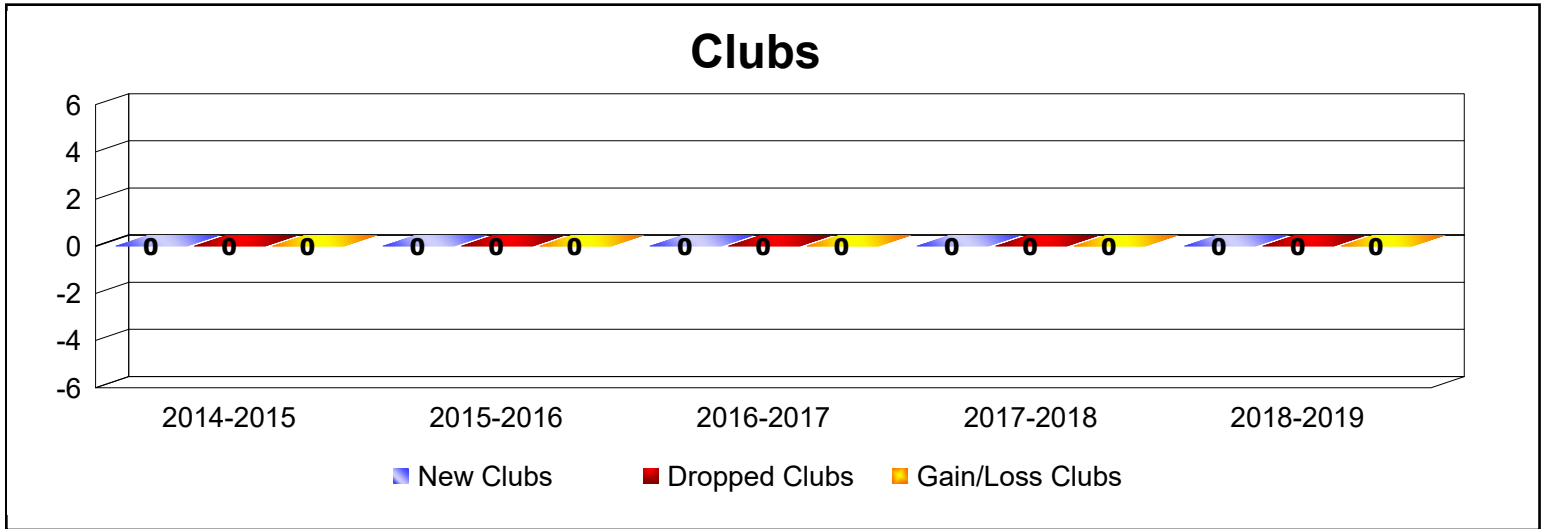

Year	New Clubs	Dropped Clubs	Gain/ Loss Clubs	New Members	Charter Members	Reinstate Members	Transfer Members	Total Member Added	Total Members Dropped	Gain/ Loss Members
2014-2015	0	-1	-1	125	4	2	8	139	-139	0
2015-2016	0	-1	-1	117	2	3	5	127	-158	-31
2016-2017	0	-1	-1	105	1	1	2	109	-148	-39
2017-2018	0	-1	-1	162	0	4	2	168	-199	-31
2018-2019	0	-1	-1	107	0	2	2	111	-140	-29
<b>Average</b>	<b>0</b>	<b>-1</b>	<b>-1</b>	<b>123</b>	<b>1</b>	<b>2</b>	<b>4</b>	<b>131</b>	<b>-157</b>	<b>-26</b>

Year	New Clubs	Dropped Clubs	Gain/ Loss Clubs	New Members	Charter Members	Reinstate Members	Transfer Members	Total Member Added	Total Members Dropped	Gain/ Loss Members
2014-2015	0	0	0	9	0	0	0	9	-9	0
2015-2016	0	0	0	15	0	0	0	15	-12	3
2016-2017	0	0	0	13	0	0	0	13	-12	1
2017-2018	0	0	0	7	0	0	0	7	-9	-2
2018-2019	0	0	0	3	0	1	0	4	-10	-6
<b>Average</b>	<b>0</b>	<b>0</b>	<b>0</b>	<b>9</b>	<b>0</b>	<b>0</b>	<b>0</b>	<b>10</b>	<b>-10</b>	<b>-1</b>